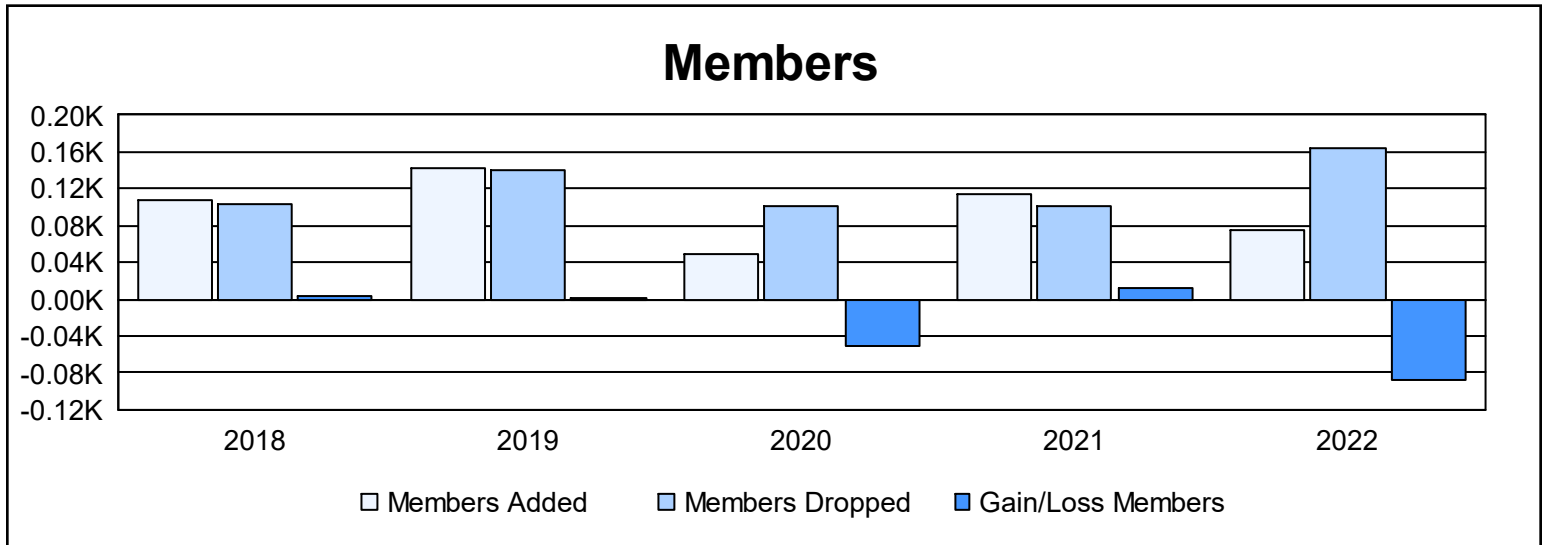

Year	New Clubs	Dropped Clubs	Gain/ Loss Clubs	New Members	Charter Members	Reinstate Members	Transfer Members	Total Member Added	Total Members Dropped	Gain/ Loss Members
2017-2018	0	1	-1	103	0	3	2	108	104	4
2018-2019	1	1	0	99	24	15	5	143	141	2
2019-2020	0	0	0	47	0	1	2	50	101	-51
2020-2021	3	0	3	59	52	2	2	115	102	13
2021-2022	0	1	-1	71	0	0	5	76	164	-88
<b>Average</b>	<b>1</b>	<b>1</b>	<b>0</b>	<b>76</b>	<b>15</b>	<b>4</b>	<b>3</b>	<b>98</b>	<b>122</b>	<b>-24</b>

### Membership Composition June 2022 Cumulative