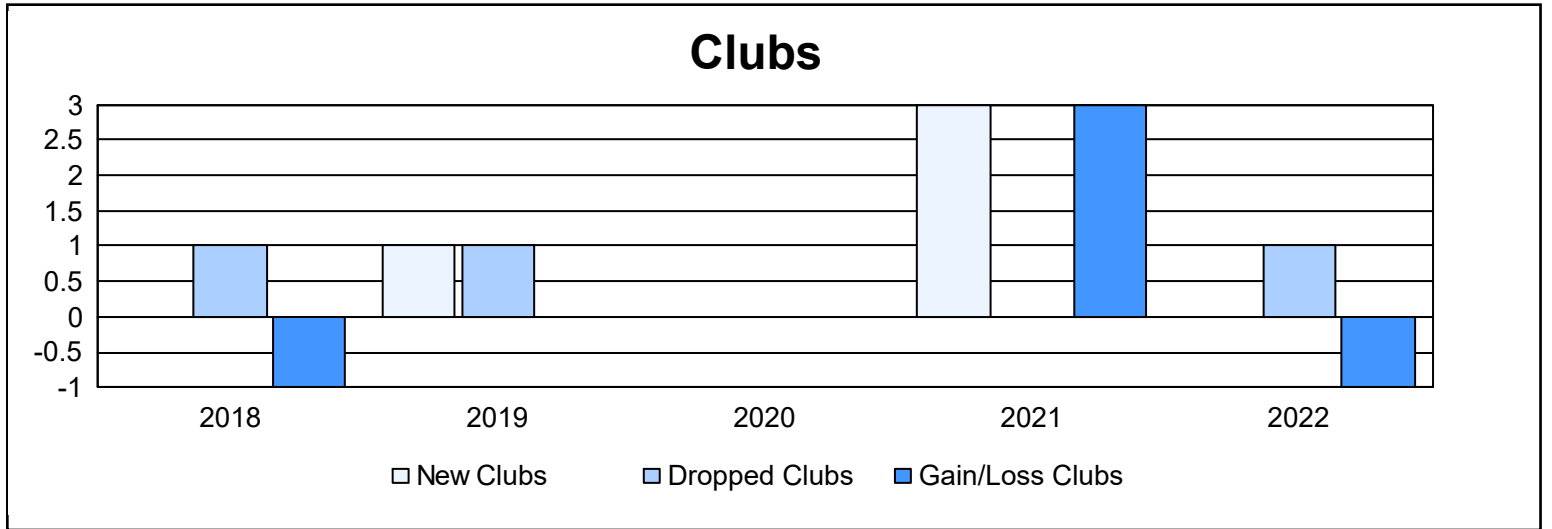

Year	New Clubs	Dropped Clubs	Gain/ Loss Clubs	New Members	Charter Members	Reinstate Members	Transfer Members	Total Member Added	Total Members Dropped	Gain/ Loss Members
2017-2018	0	1	-1	103	0	3	2	108	104	4
2018-2019	1	1	0	99	24	15	5	143	141	2
2019-2020	0	0	0	47	0	1	2	50	101	-51
2020-2021	3	0	3	59	52	2	2	115	102	13
2021-2022	0	1	-1	71	0	0	5	76	164	-88
<b>Average</b>	<b>1</b>	<b>1</b>	<b>0</b>	<b>76</b>	<b>15</b>	<b>4</b>	<b>3</b>	<b>98</b>	<b>122</b>	<b>-24</b>

### Membership Composition June 2022 Cumulative