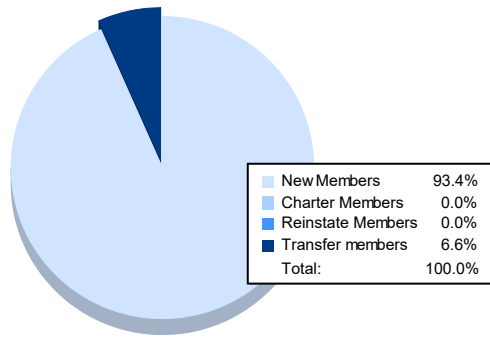

Year	New Clubs	Dropped Clubs	Gain/ Loss Clubs	New Members	Charter Members	Reinstate Members	Transfer Members	Total Member Added	Total Members Dropped	Gain/ Loss Members
2017-2018	0	1	-1	103	0	3	2	108	104	4
2018-2019	1	1	0	99	24	15	5	143	141	2
2019-2020	0	0	0	47	0	1	2	50	101	-51
2020-2021	3	0	3	59	52	2	2	115	102	13
2021-2022	0	1	-1	71	0	0	5	76	164	-88
<b>Average</b>	<b>1</b>	<b>1</b>	<b>0</b>	<b>76</b>	<b>15</b>	<b>4</b>	<b>3</b>	<b>98</b>	<b>122</b>	<b>-24</b>

### Membership Composition June 2022 Cumulative